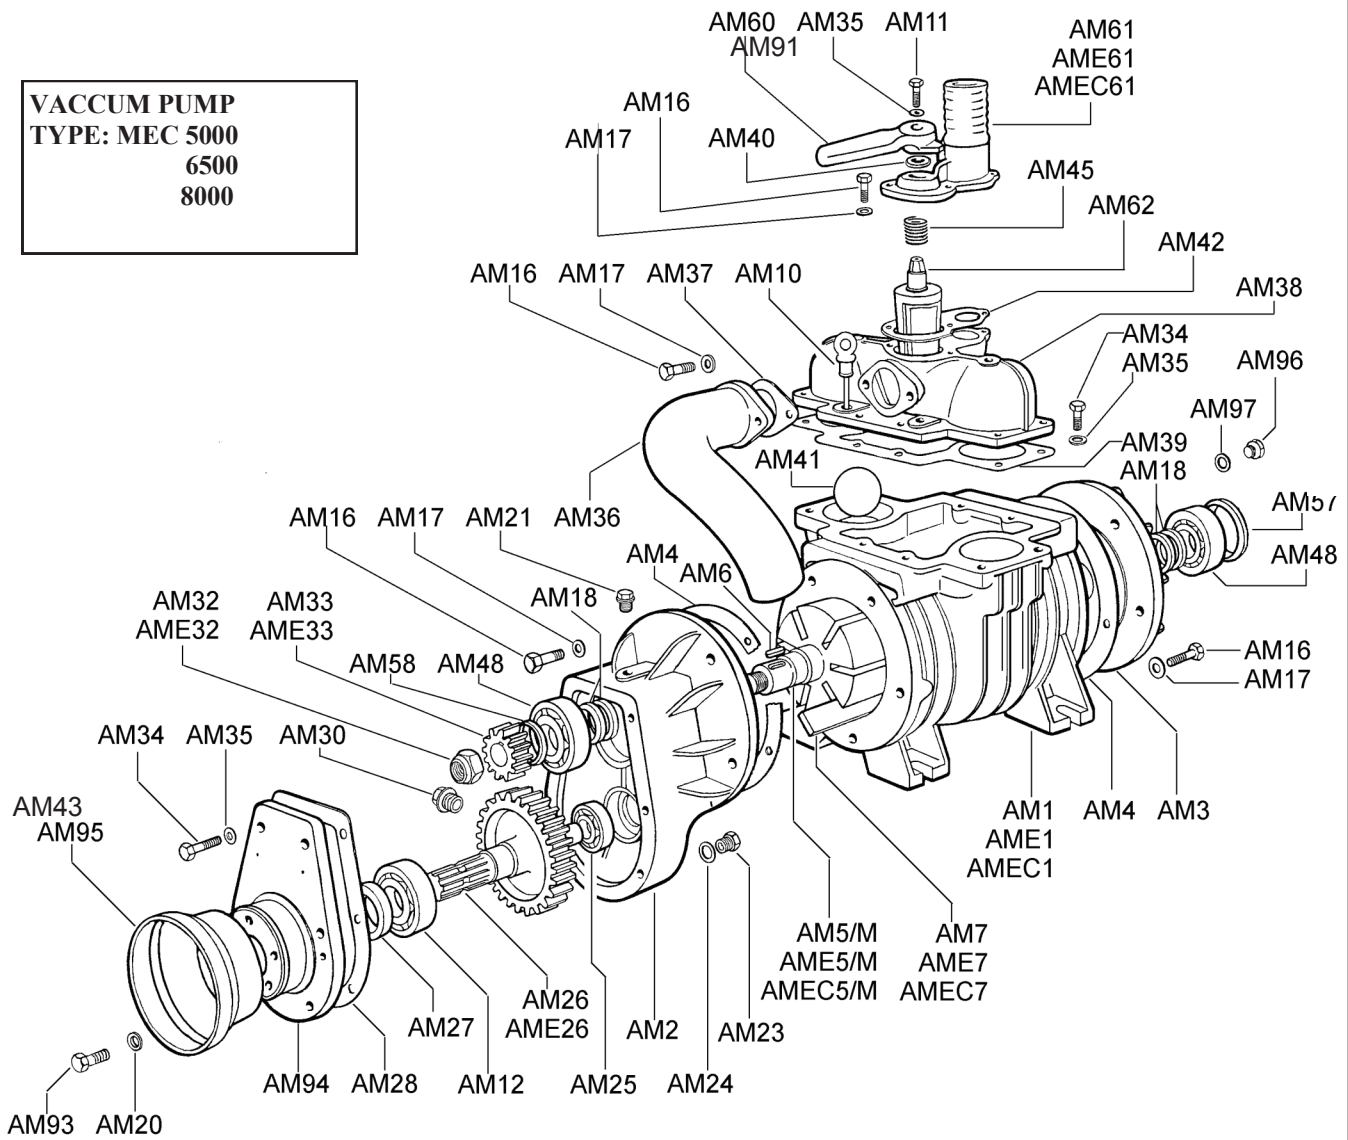

VACCUM PUMP
TYPE: MEC 5000
6500
8000

SECTION 1

CODE	DESCRIPTION	
MECAM1	"BATTIONI" MEC 5000 PUMP ROTOR HOUSING	
MECAM2	"BATTIONI" MEC PUMP GEARBOX HOUSING	
MECAM3	"BATTIONI" MEC PUMP REAR FLANGE	
MECAM3/P	"BATTIONI" MEC PUMP FRONT FLANGE	
MECAM4	"BATTIONI" MEC PUMP FLANGE GASKET	
MECAM5/H	"BATTIONI" MEC 5000 PUMP ROTOR (HYD)	
MECAM5/M	"BATTIONI" MEC 5000 PUMP ROTOR	
MECAM6	"BATTIONI" MEC PUMP DRIVE ROTOR KEY	
MECAM8	"BATTIONI" MEC PUMP HOSE NIPPLE	
MECAM9	"BATTIONI" MEC PUMP ALLEN SCREW (HANDLE)	
MECAM10	"BATTIONI" MEC PUMP OIL DIPSTICK	
MECAM12	"BATTIONI" MEC PUMP BEARING (6307)	
MECAM13	"BATTIONI" MEC PUMP REAR COVER GASKET	
MECAM14	"BATTIONI" MEC PUMP REAR SUPPORT COVER	
MECAM15	"BATTIONI" MECPUMP REARCOVER GREASE NPPLE	
MECAM18	"BATTIONI" MEC PUMP OIL SEAL 48X62X8MM	
MECAM21	"BATTIONI" MEC PUMP 3/8" PLASTIC OILPLUG	
MECAM24	"BATTIONI" MEC ALUMINIUM WASHER 10X16MM	
MECAM25	"BATTIONI" MEC PUMP BEARING (6304)	
MECAM26	"BATTIONI" MEC PUMP GEAR Z-55 (5000)	
MECAM27	"BATTIONI" MEC PUMP OIL SEAL 35X62X10MM	
MECAM28	"BATTIONI" MEC PUMP FRONT COVER GASKET	