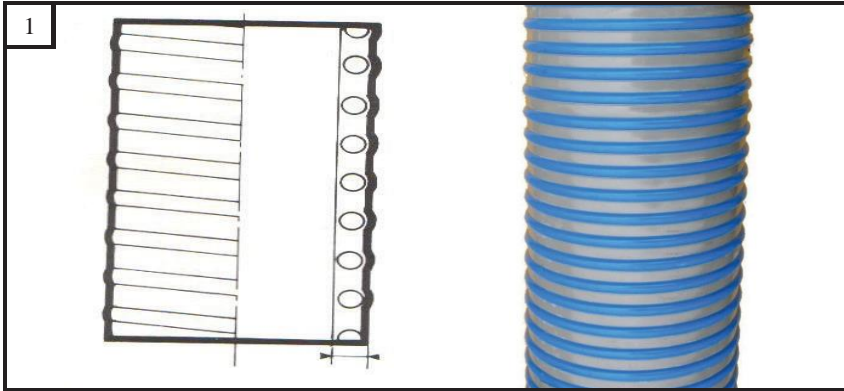

Section

5

Suction hose

Wire re-enforced hose

Layflat hose

Rubber hose

Braided hose

Mikalor hose clips

Mikalor H\N hose clips

Clip size to suit suction hose

30mm	36-39
40mm	48-51
50mm	56-59
60mm	68-73
63mm	74-79
70mm	80-85
76mm	86-91
80mm	86-91
100mm	113-121
125mm	140-148
150mm	162-174
200mm	214-226

Clip size to suit layflat hose

Clip size to suit clear reinforced hose

51mm	60-63
80mm	92-97

Clip size to suit clear Rubber hose

50mm	56-59
60mm	68-73

SECTION 5		
NO.	CODE	DESCRIPTION
1	HOS6051-18	"ABBEY" 18MM CLEAR REINFORCED HOSE
1	HOS6051-25	"ABBEY" 25MM CLEAR REINFORCED HOSE (60)
1	HOS6051-51	"ABBEY" 51MM CLEAR REINFORCED HOSE
1	HOS6051-76	"ABBEY" 76MM CLEAR REINFORCED HOSE
1	HOS6051-80	"ABBEY" 80MM CLEAR REINFORCED HOSE
1	HOS6051-100	"ABBEY" 100MM CLEAR REINFORCED HOSE
2	HOS6038-50	"ABBEY" 50MM LAYFLAT RUBBER HOSE (40)
2	HOS6038-60	"ABBEY" 60MM LAYFLAT RUBBER HOSE (40)
2	HOS6052-13	"ABBEY" 13MM RUBBER WATER HOSE
2	HOS6052-19	"ABBEY" 19MM RUBBER WATER HOSE
2	HOS6052-25	"ABBEY" 25MM RUBBER WATER HOSE
	HOS6073-19	"ABBEY" 19MM RUBBER OIL HOSE (80)
	HOS6073-25	"ABBEY" 25MM RUBBER OIL HOSE (50)
	HOS6040	"ABBEY" 26FT. RUBBER WASH HOSE COMPLETE
	HOS6041	"ABBEY" 52FT. RUBBER WASH HOSE COMPLETE
3	HOS6090	"ABBEY" 26FT. PVC WASH HOSE COMPLETE
3	HOS6091	"ABBEY" 52FT. PVC WASH HOSE COMPLETE