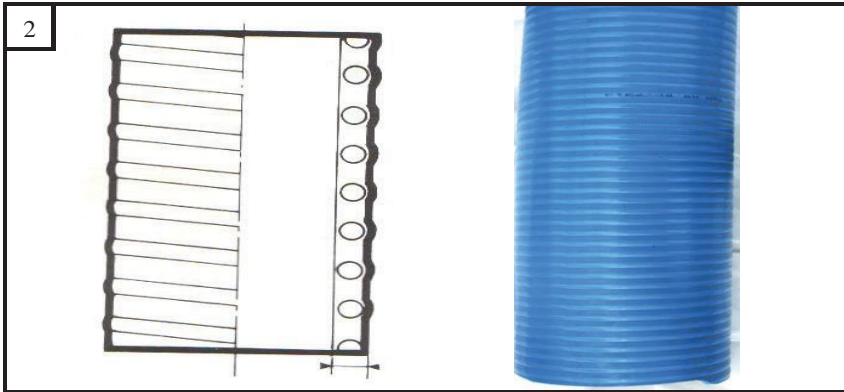

Mikalor H\N hose clips

Clip size to suit suction hose

30mm	36-39
40mm	48-51
50mm	56-59
60mm	68-73
63mm	74-79
70mm	80-85
76mm	86-91
80mm	86-91
100mm	113-121
125mm	140-148
150mm	162-174
200mm	214-226

Clip size to suit layflat hose