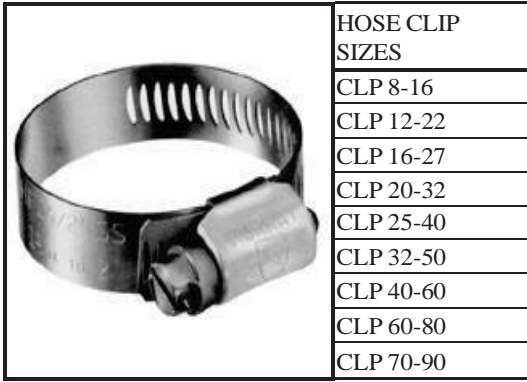

Clip size to suit clear reinforced hose

51mm	60-63
80mm	92-97

Clip size to suit clear Rubber hose

50mm	56-59
60mm	68-73

SECTION 5		
NO.	CODE	DESCRIPTION
1	HOS6051-18	"ABBEY" 18MM CLEAR REINFORCED HOSE
1	HOS6051-25	"ABBEY" 25MM CLEAR REINFORCED HOSE (60)
1	HOS6051-51	"ABBEY" 51MM CLEAR REINFORCED HOSE
1	HOS6051-76	"ABBEY" 76MM CLEAR REINFORCED HOSE
1	HOS6051-80	"ABBEY" 80MM CLEAR REINFORCED HOSE
1	HOS6051-100	"ABBEY" 100MM CLEAR REINFORCED HOSE
2	HOS6038-50	"ABBEY" 50MM LAYFLAT RUBBER HOSE (40)
2	HOS6038-60	"ABBEY" 60MM LAYFLAT RUBBER HOSE (40)
2	HOS6052-13	"ABBEY" 13MM RUBBER WATER HOSE
2	HOS6052-19	"ABBEY" 19MM RUBBER WATER HOSE
2	HOS6052-25	"ABBEY" 25MM RUBBER WATER HOSE
	HOS6073-19	"ABBEY" 19MM RUBBER OIL HOSE (80)
	HOS6073-25	"ABBEY" 25MM RUBBER OIL HOSE (50)
	HOS6040	"ABBEY" 26FT. RUBBER WASH HOSE COMPLETE
	HOS6041	"ABBEY" 52FT. RUBBER WASH HOSE COMPLETE
3	HOS6090	"ABBEY" 26FT. PVC WASH HOSE COMPLETE
3	HOS6091	"ABBEY" 52FT. PVC WASH HOSE COMPLETE

PLEASE ASK YOUR REPRESENTATIVE ABOUT SPECIAL PRICES FOR ROLLS OF HOSE AND BOXES OF CLIPS		
HOSE ROLL SIZES :	HOS6001-30 TO HOS6001-80	50 METRES
	HOS6001-100 TO HOS6001-125	30 METRES
	HOS6001-150	20 METRES
	HOS6089 ALL SIZES	50 METRES
	HOS6031-45	40 METRES
	HOS6031-60 TO HOS6031-100	20 METRES
	HOS6099-9 TO HOS6099-16	100 METRES
	HOS6099-19 TO HOS6099-40	50 METRES
	HOS6073, HOS6052, HOS6038	50 METRES